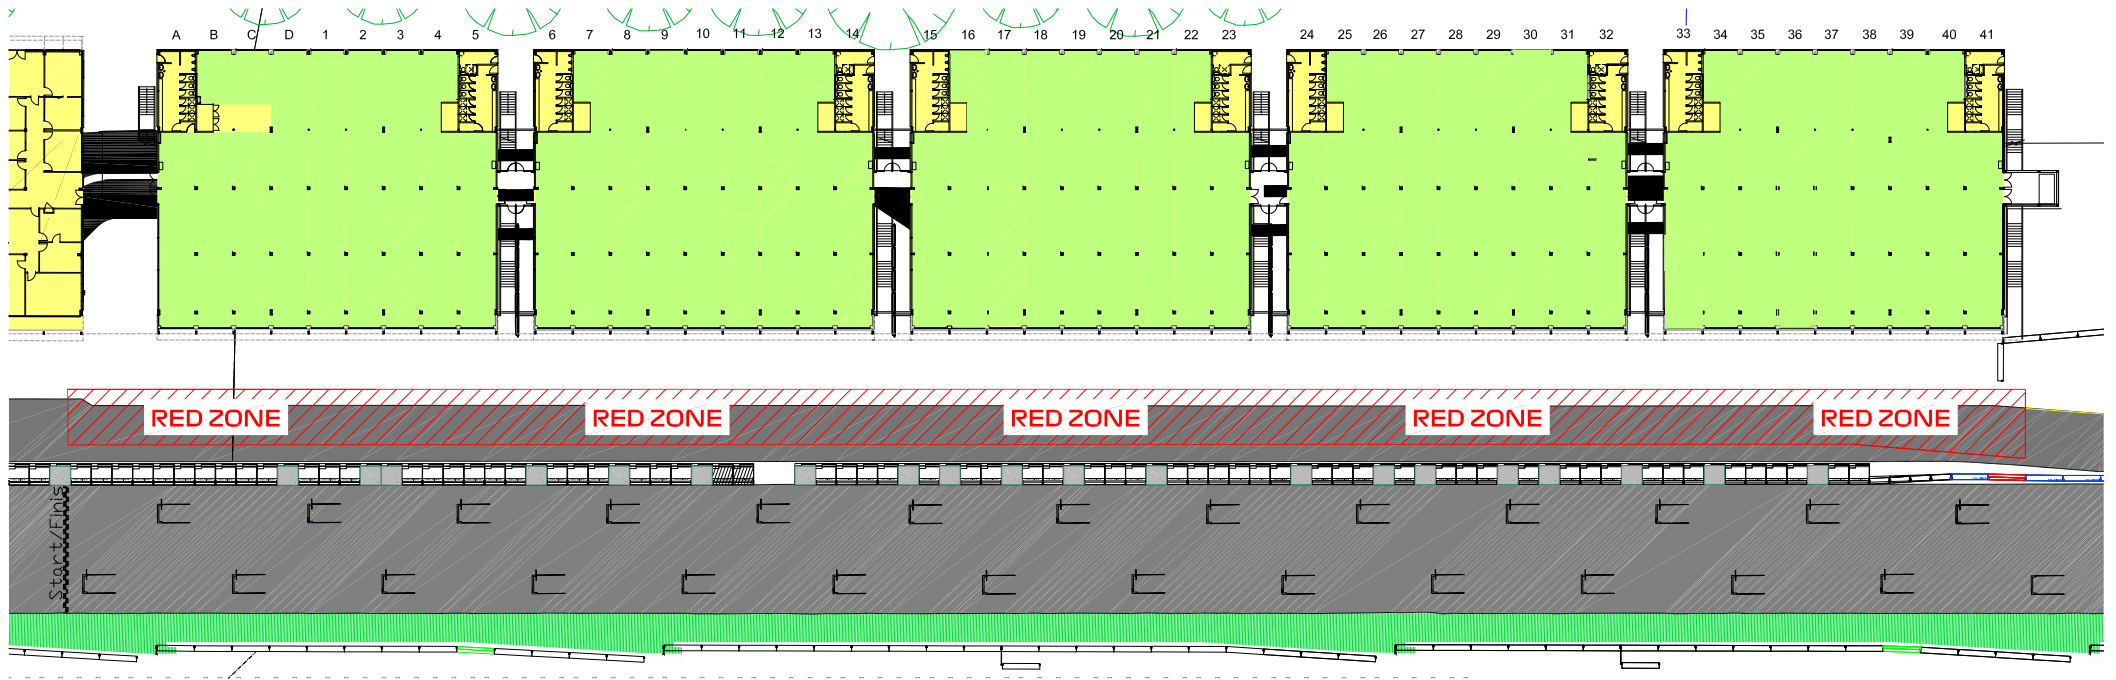

Niels Wittich

The FIA Formula One Race Director

FORMULA 1 ROLEX AUSTRALIAN GRAND PRIX 2024 - Melbourne

Circuit Map

- Start Line
- Control Line
- S1** Sector 1 120m before T6
- S2** Sector 2 140m before T9
- T** Speed Trap 120m before T1
- DRS Detection 1** 40m after T6
- DRS Detection 2** 90m before T13
- DRS Activation 1** 130m after TSP11
- DRS Activation 2** 100m after T10
- DRS Activation 3** 30m after T14
- DRS Activation 4** 30m after T2
- 15** Corner Numbers
- M22** Marshal Post
- 22** FIA Marshal Light No.

Circuit Centreline Length = 5.278km

FIA FORMULA 1 WORLD CHAMPIONSHIP

2024 AUSTRALIAN GRAND PRIX

PIT LANE DRAWING

21 March 2024
V1

A	B	C	D	1	2	3	4	5	6	7	8	9	10	11	12	13	14	15	16	17	18	19	20	21	22	23	24	25	26	27	28	29	30	31	32	33	34	35	36	37	38	39	40	41						
FOM	FOM	RED BULL RACING	RED BULL RACING	RED BULL RACING	RBR MER	MERCEDES AMG	MERCEDES AMG		MERCEDES AMG	MERCEDES AMG	SCUDERIA FERRARI	SCUDERIA FERRARI	SCUDERIA FERRARI	MCL FERRARI	MCLAREN	MCLAREN	MCLAREN		ASTON MARTIN	ASTON MARTIN	ASTON MARTIN	ASTON ALPINE	ALPINE	ALPINE	ALPINE	WILLIAMS	WILLIAMS		WILLIAMS	WILLIAMS	RAB WILLIAMS	RACING BULLS	RACING BULLS	SAUBER RAB	SAUBER	SAUBER	SAUBER		SAUBER HAAS	HAAS	HAAS	HAAS	FIA	FIA	FIA	FIA	FIA			
		•				•					•			•					•				•																											
		RBR				MERCEDES					FERRARI			MCLAREN					ASTON				ALPINE				WILLIAMS																							

FAST LANE

FORMULA 1 ROLEX AUSTRALIAN GRAND PRIX 2024 - Melbourne

PHOTOGRAPHERS EXCLUSION RED ZONE

FORMULA 1 ROLEX AUSTRALIAN GRAND PRIX 2024
 Melbourne Grand Prix Circuit
 MELBOURNE . AUSTRALIA

ROUND 03
MAR 22-24

Drawing Title		MEDIA REDZONE	
Drawing Number			
U:\...DRAWING\2024\AUSTRALIA_REDZONE_24			
Drawn	Date	Scale	Rev
AC	05/03/2024	N.T.S	