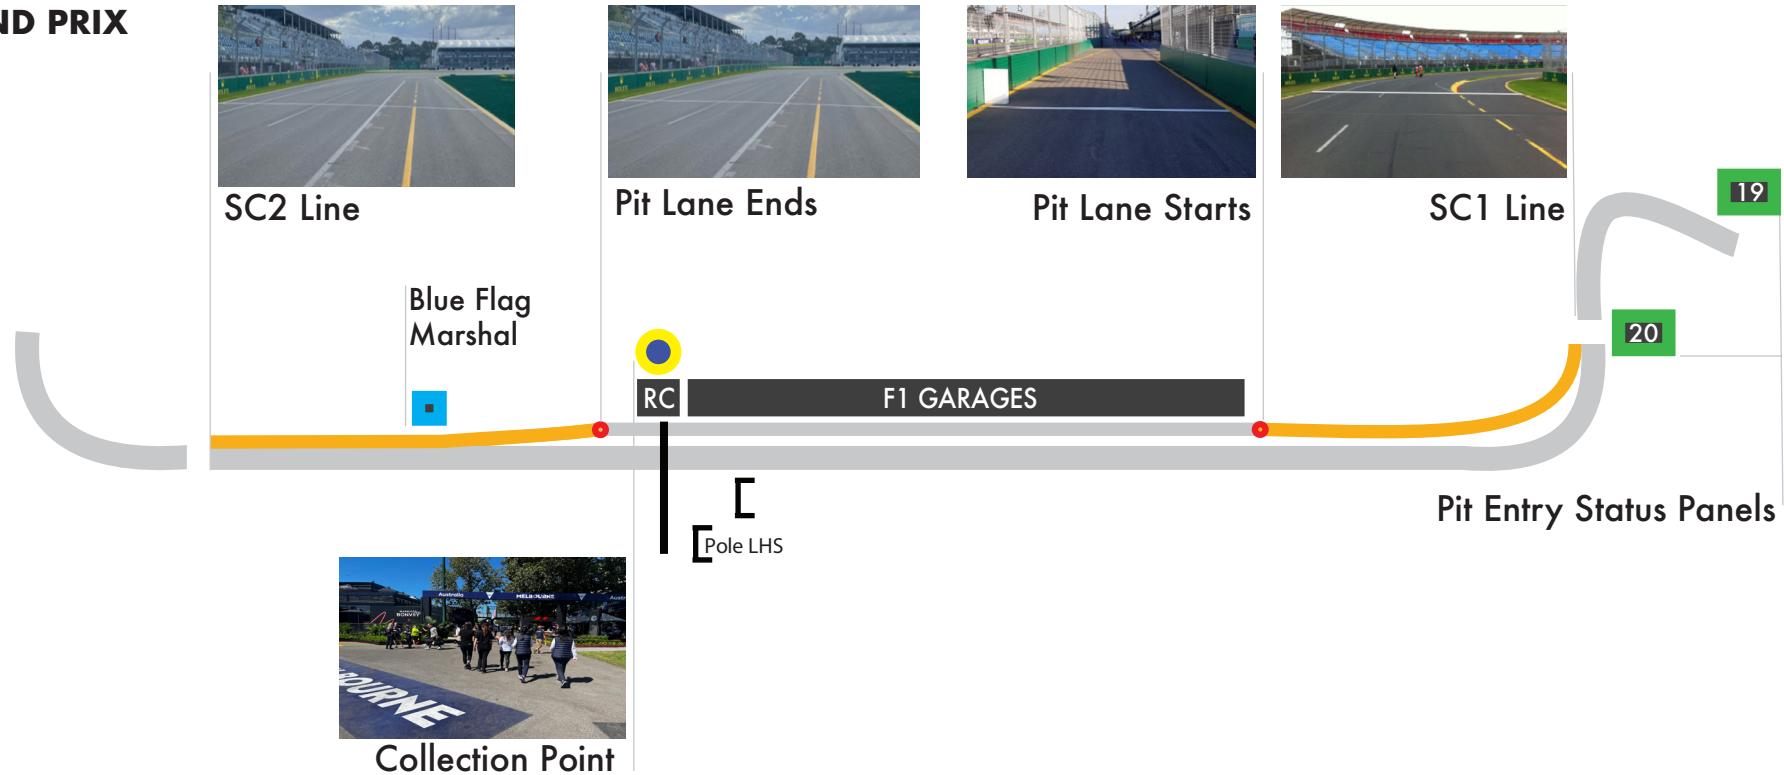

Niels Wittich

The FIA Formula One Race Director

FORMULA 1 ROLEX AUSTRALIAN GRAND PRIX 2024 - Melbourne

Circuit Map

- Start Line
- Control Line
- S1** Sector 1 120m before T6
- S2** Sector 2 140m before T9
- T** Speed Trap 120m before T1
- DRS Detection 1** 40m after T6
- DRS Detection 2** 90m before T13
- DRS Activation 1** 130m after TSP11
- DRS Activation 2** 100m after T10
- DRS Activation 3** 30m after T14
- DRS Activation 4** 30m after T2
- 15** Corner Numbers
- M22** Marshal Post
- 22** FIA Marshal Light No.

Circuit Centreline Length = 5.278km

FIA FORMULA 1 WORLD CHAMPIONSHIP

2024 AUSTRALIAN GRAND PRIX

PIT LANE DRAWING

21 March 2024
V1

A	B	C	D	1	2	3	4	5	6	7	8	9	10	11	12	13	14	15	16	17	18	19	20	21	22	23	24	25	26	27	28	29	30	31	32	33	34	35	36	37	38	39	40	41						
FOM	FOM	RED BULL RACING	RED BULL RACING	RED BULL RACING	RBR MER	MERCEDES AMG	MERCEDES AMG		MERCEDES AMG	MERCEDES AMG	SCUDERIA FERRARI	SCUDERIA FERRARI	SCUDERIA FERRARI	MCL FERRARI	MCLAREN	MCLAREN	MCLAREN		ASTON MARTIN	ASTON MARTIN	ASTON MARTIN	ASTON ALPINE	ALPINE	ALPINE	ALPINE	WILLIAMS	WILLIAMS		WILLIAMS	WILLIAMS	RAB WILLIAMS	RACING BULLS	RACING BULLS	SAUBER RAB	SAUBER	SAUBER	SAUBER		SAUBER HAAS	HAAS	HAAS	HAAS	FIA	FIA	FIA	FIA	FIA			
		•				•					•			•					•				•																											
		RBR				MERCEDES					FERRARI			MCLAREN					ASTON				ALPINE				WILLIAMS																							

FAST LANE

FORMULA 1 ROLEX AUSTRALIAN GRAND PRIX 2024 - Melbourne

PHOTOGRAPHERS EXCLUSION RED ZONE

FORMULA 1 ROLEX AUSTRALIAN GRAND PRIX 2024
 Melbourne Grand Prix Circuit
 MELBOURNE . AUSTRALIA

ROUND 03
MAR 22-24

Drawing Title		MEDIA REDZONE	
Drawing Number			
U:\...DRAWING\2024\AUSTRALIA_REDZONE_24			
Drawn	Date	Scale	Rev
AC	05/03/2024	N.T.S	