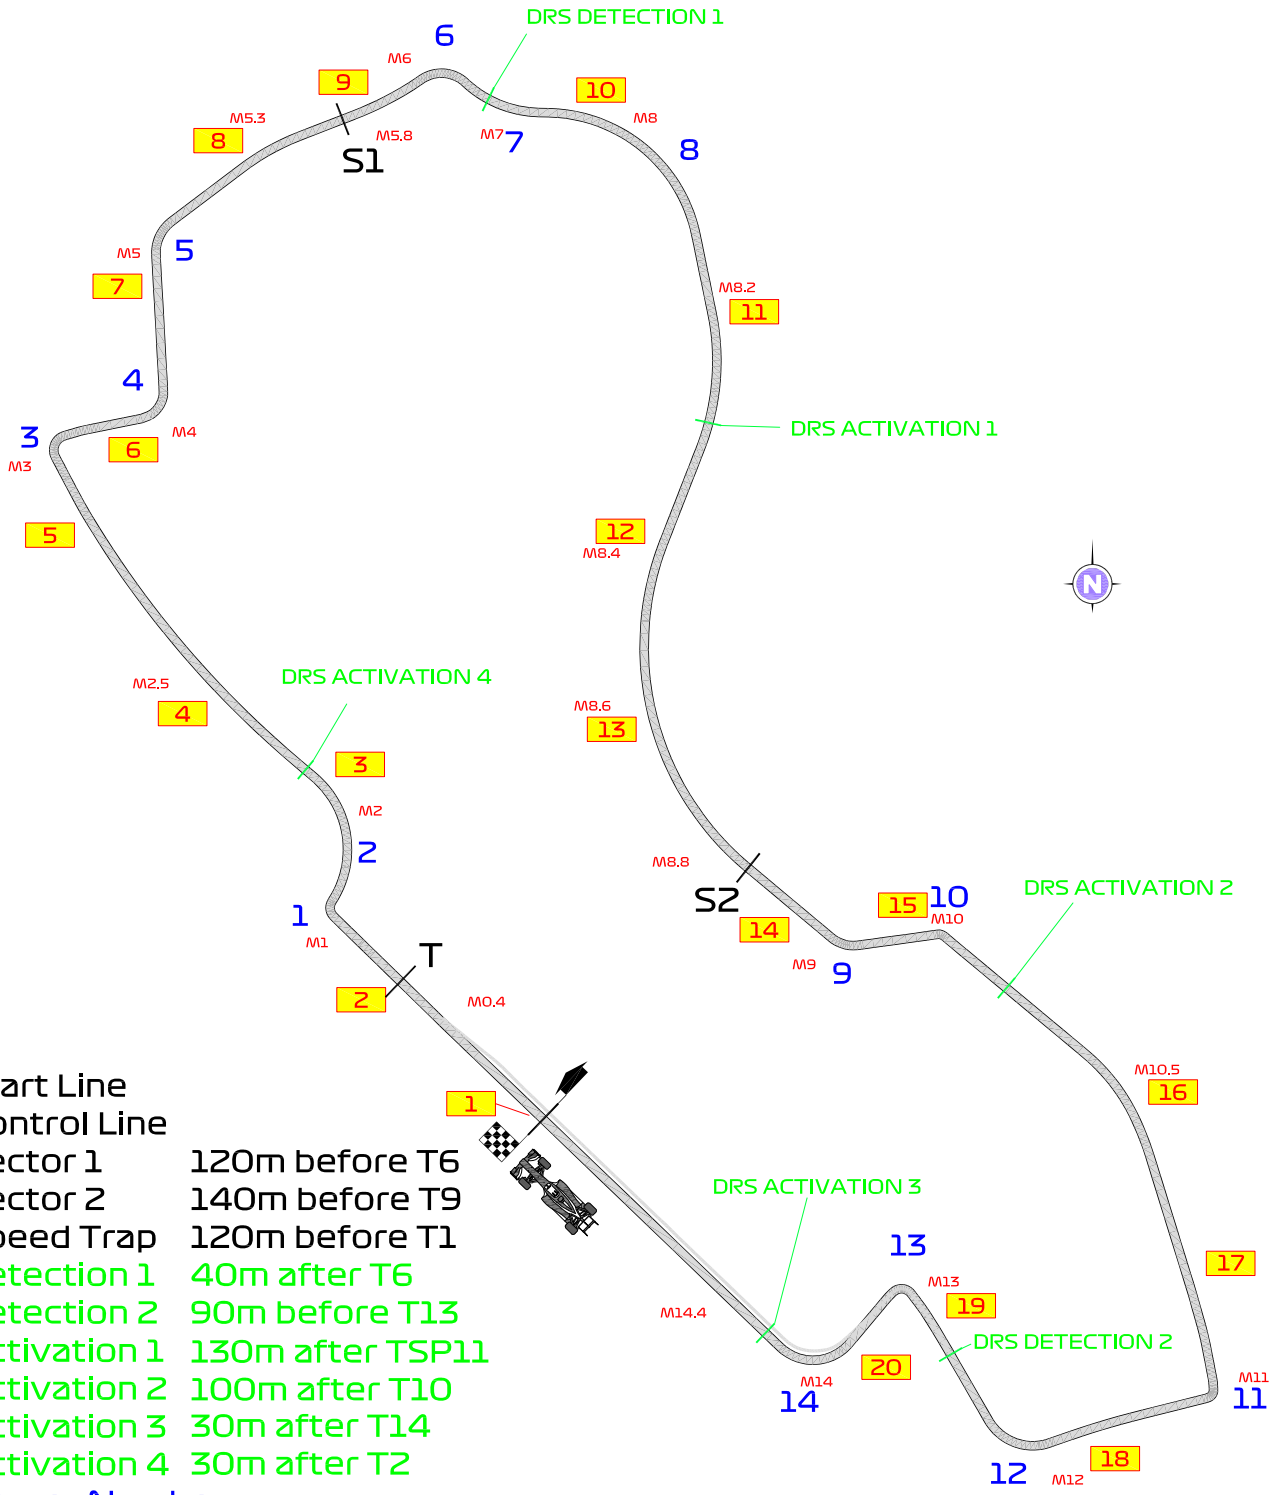

2024 AUSTRALIAN GRAND PRIX

22 - 24 March 2024

From	The FIA Formula One Race Director	Document	4
To	All Teams, All Officials	Date	21 March 2024
		Time	15:15

Title Event Notes - Circuit Map, Pit Lane and Red Zone
Description Circuit Map, Pit Lane and Red Zone
Enclosed AUS DOC 4 - Circuit Map Pit Lane and Red Zone.pdf

Niels Wittich

The FIA Formula One Race Director

FORMULA 1 ROLEX AUSTRALIAN GRAND PRIX 2024 - Melbourne

Circuit Map

- Start Line
- Control Line
- S1** Sector 1 120m before T6
- S2** Sector 2 140m before T9
- T** Speed Trap 120m before T1
- DRS Detection 1** 40m after T6
- DRS Detection 2** 90m before T13
- DRS Activation 1** 130m after TSP11
- DRS Activation 2** 100m after T10
- DRS Activation 3** 30m after T14
- DRS Activation 4** 30m after T2
- 15** Corner Numbers
- M22** Marshal Post
- 22** FIA Marshal Light No.

Circuit Centreline Length = 5.278km

FIA FORMULA 1 WORLD CHAMPIONSHIP

2024 AUSTRALIAN GRAND PRIX

PIT LANE DRAWING

21 March 2024
V1

A	B	C	D	1	2	3	4	5	6	7	8	9	10	11	12	13	14	15	16	17	18	19	20	21	22	23	24	25	26	27	28	29	30	31	32	33	34	35	36	37	38	39	40	41						
FOM	FOM	RED BULL RACING	RED BULL RACING	RED BULL RACING	RBR MER	MERCEDES AMG	MERCEDES AMG		MERCEDES AMG	MERCEDES AMG	SCUDERIA FERRARI	SCUDERIA FERRARI	SCUDERIA FERRARI	MCL FERRARI	MCLAREN	MCLAREN	MCLAREN		ASTON MARTIN	ASTON MARTIN	ASTON MARTIN	ASTON ALPINE	ALPINE	ALPINE	ALPINE	WILLIAMS	WILLIAMS		WILLIAMS	WILLIAMS	RAB WILLIAMS	RACING BULLS	RACING BULLS	SAUBER RAB	SAUBER	SAUBER	SAUBER		SAUBER HAAS	HAAS	HAAS	HAAS	FIA	FIA	FIA	FIA	FIA			
		•				•					•			•					•				•																											
		RBR				MERCEDES					FERRARI			MCLAREN					ASTON				ALPINE				WILLIAMS																							

FAST LANE

FORMULA 1 ROLEX AUSTRALIAN GRAND PRIX 2024 - Melbourne

PHOTOGRAPHERS EXCLUSION RED ZONE

FORMULA 1 ROLEX AUSTRALIAN GRAND PRIX 2024
 Melbourne Grand Prix Circuit
 MELBOURNE . AUSTRALIA

ROUND 03
MAR 22-24